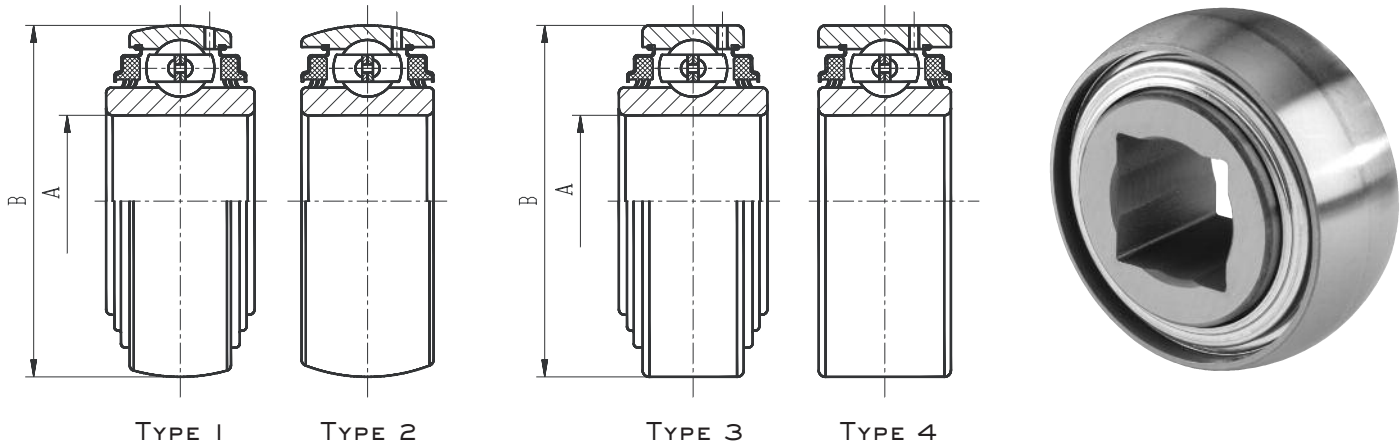

FARM IMPLEMENT BALL BEARINGS

TRI-PLY SEAL SERIES
RELUBRICATABLE TYPE

ROUND BORE

Bearing No.	Type	Bearing Bore Size		Outside Diameter		Ring Width			
		A		B		Inner Ring		Outer Ring	
		(in.)	(mm)	(in.)	(mm)	(in.)	(mm)	(in.)	(mm)
GW209PPB4	2	1.5355	39.000	3.3465	85	1.189	30.20	1.189	30.2
GW209PPB2	2	1.7717	45.000	3.3465	85	1.189	30.20	1.189	30.20
GW209PPB11	1	1.7810	45.240	3.3465	85	1.437	36.50	0.866	22.00
GW210PPB2	2	1.9380	49.225	3.5433	90	1.189	30.20	1.189	30.20
GW211PPB2	2	2.1880	55.575	3.9370	100	1.313	33.34	1.313	33.34

SQUARE BORE

Bearing No.	Type	Bearing Bore Size		Outside Diameter		Ring Width			
		A		B		Inner Ring		Outer Ring	
		(in.)	(mm)	(in.)	(mm)	(in.)	(mm)	(in.)	(mm)
GW208PPB5	1	1-1/8	29.972	3.1496	80.000	1.437	36.50	0.827	21.00
GW208PPB8	1	1-1/8	29.972	3.1496	80.000	1.437	36.50	1.189	30.20
GW208PPB17	1	1-1/8	29.972	3.3755	85.738	1.437	36.50	1.189	30.20
GW209PPB5	1	1-1/4	32.766	3.3465	85.000	1.437	36.50	1.189	30.20
GW209PPB8	1	1-1/4	32.766	3.3465	85.000	1.437	36.50	0.866	22.00
GW210PP4	4	1-1/8	29.972	3.5433	90.000	1.189	30.20	1.189	30.20
GW210PPB4	2	1-1/8	29.972	3.5433	90.000	1.189	30.20	1.189	30.20
GW211PP3	4	1-1/2	38.890	3.9370	100.00	1.313	33.34	1.313	33.34
GW211PPB3	2	1-1/2	38.890	3.9370	100.00	1.313	33.34	1.313	33.34
GW211PP17	3	1-1/2	38.890	3.9370	100.00	1.750	44.45	1.313	33.34